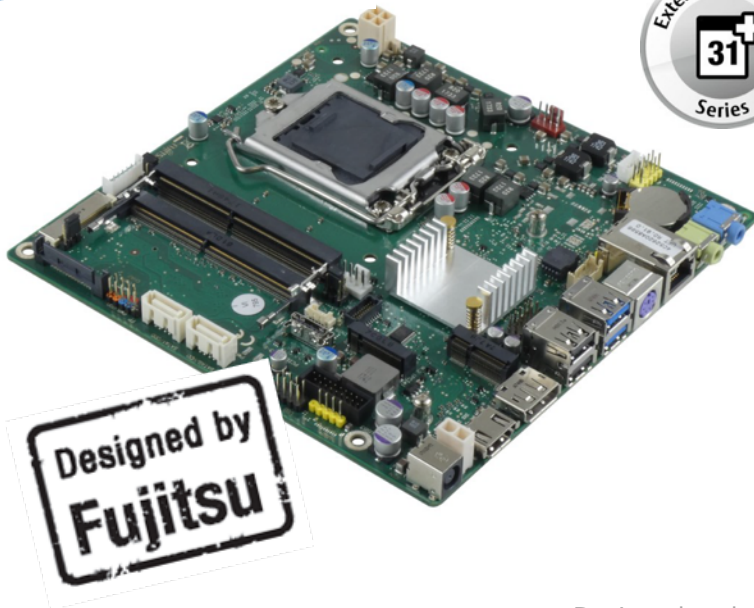

EM-IND-I74

Fanless Industrial Small Form Factor PC

Specification

| | |
|--|--|
| Chassis | Dimensions (W x L x H): 219 x 180 x 76 mm |
| | Colour: silver / black / on request (min. 20 pcs) |
| | Material: anodized aluminium, IP30 protected |
| | 4x rubber feet |
| Drive bays internal positions | Weight netto: TBD |
| | 1x m.2 2280 SSD |
| | MB: 170 x 170mm, mini-ITX form factor (Kontron D3674-B) |
| Front panel | Integrated I/O shield |
| | Power button with LED backlight |
| | Optional: 3x USB 2.0, 2x USB 3.1 Gen1, Audio (option) |
| Rear panel | 1x DisplayPort V1.2, 1x HDMI |
| | 1x GLAN, 2x USB 2.0, 2x USB 3.1 Gen1, 1x PS/2, 1x RS232 (opt.) |
| | DC-In connector 19V, Audio (Line in/out) |
| Mounting options | Wall mount (pair) |
| | VESA holder |
| | DIN clip kit |
| | other customization: (min. 20 pcs) |

All product specifications are subject to change without notice.

Mainboard

D3674-B thin mini-ITX

Designed and approved for 24/7 continuous operation @ 0-50°C

| | |
|-------------------------|---|
| Supported Memory | 2x DDR4 2666/2400 SDRAM (SO-DIMM), up to 32GB |
| CPU options | Intel® Core™ i7 / i5 / i3 – (8 th gen.) processor series Intel® Core™ i9 / i7 / i5 / i3 (9 th gen.) processor series |
| | Intel® Pentium® / Intel® Celeron® processor series |
| | Intel® H310 Express Chipset, Socket LGA1151 – limited to 25W TDP |
| I/O Interface | Intel® UHD Graphics (depends on installed processor), DX12 |
| | 1x DisplayPort V1.2, 1x HDMI |
| | Audio: Line in / Line out, Realtek ALC671 HDAC |
| | 5x USB 2.0 (3x opt.), 4x USB 3.1 Gen1 (2x opt.) 1x COM1 RS232 (option), 1x PS/2 |
| | 2x SATA III - 6Gbs |
| | M.2 SSD 2280 (supports 2280/2260/2242, Key-M, PCIe/NVME) |
| | M.2 2230 module (WiFi / Bluetooth option) |
| | 1x GbE LAN onboard (Realtek RTL8111E) |
| Product features | External DC Input (19-24V, max. 10A) |
| | System Guard / cTDP |
| | Wake-on-LAN (WoL) |
| | HW Watchdog / Intel® TPM V2.0 onboard |